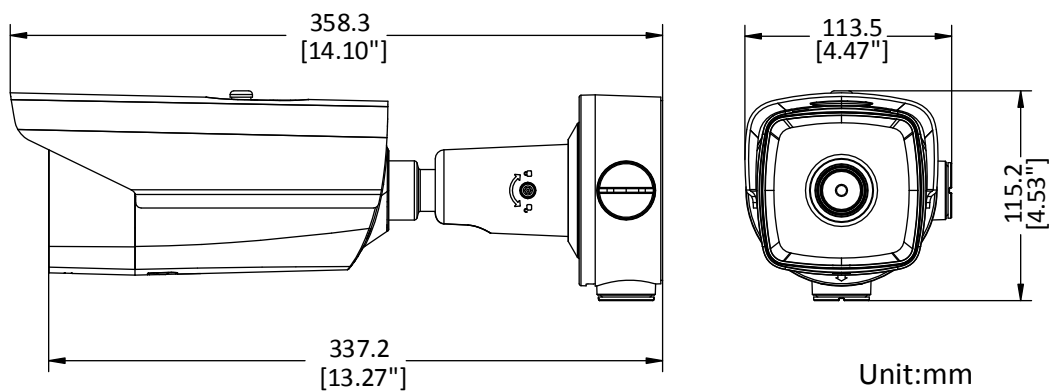

Available Model

DS-2TD2137-4/P

Dimension

Distributed by

**HIKVISION®****Headquarters**

No.555 Qianmo Road, Binjiang District,
Hangzhou 310051, China
T +86-571-8807-5998
overseasbusiness@hikvision.com

Hikvision USA
T +1-909-895-0400
sales.usa@hikvision.com