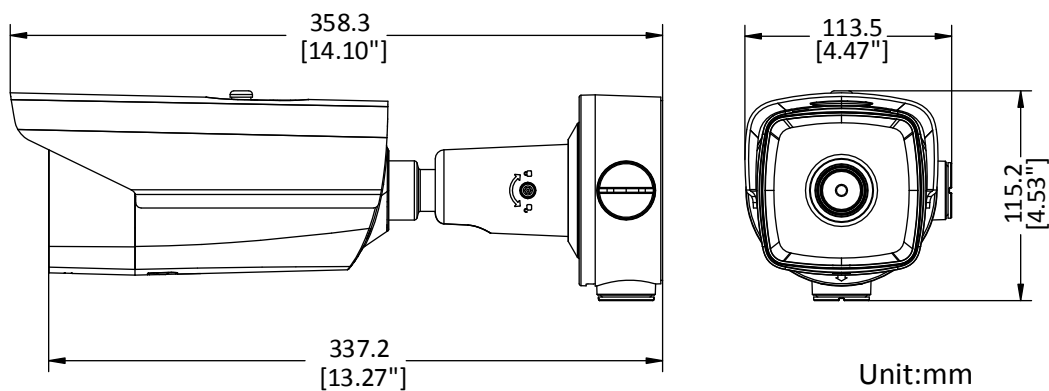

Available Model

DS-2TD2137-7/P

Dimension

Distributed by

**HIKVISION®****Headquarters**

No.555 Qianmo Road, Binjiang District,
Hangzhou 310051, China
T +86-571-8807-5998
overseasbusiness@hikvision.com

Hikvision USA
T +1-909-895-0400
sales.usa@hikvision.com