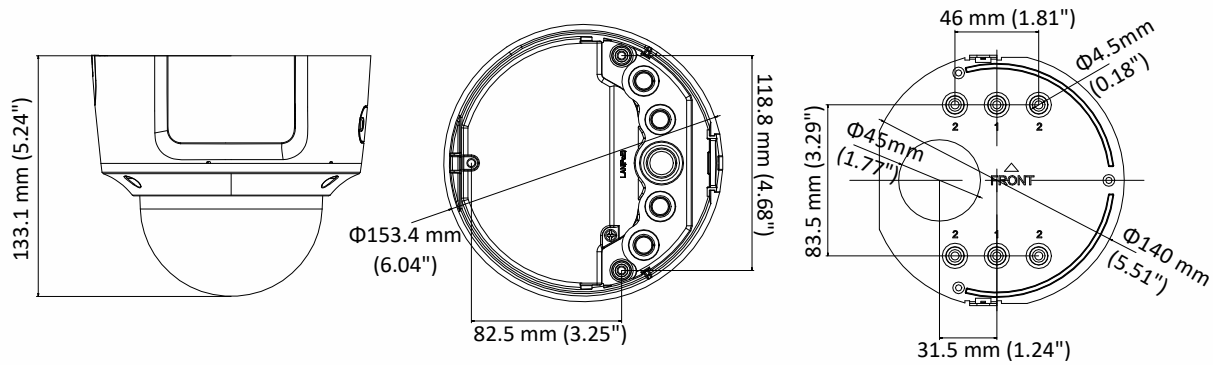

Dimensions

Accessories

DS-1475ZJ-SUS
Vertical Pole Mount

DS-1476ZJ-SUS
Corner Mount

Distributed by