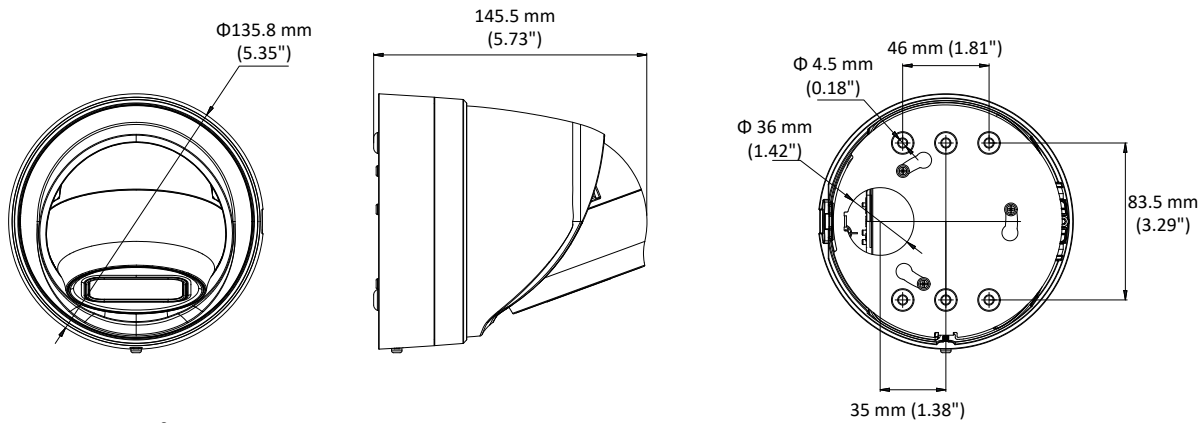

Available Model:

DS-2CD2H55FWD-IZS

Dimensions