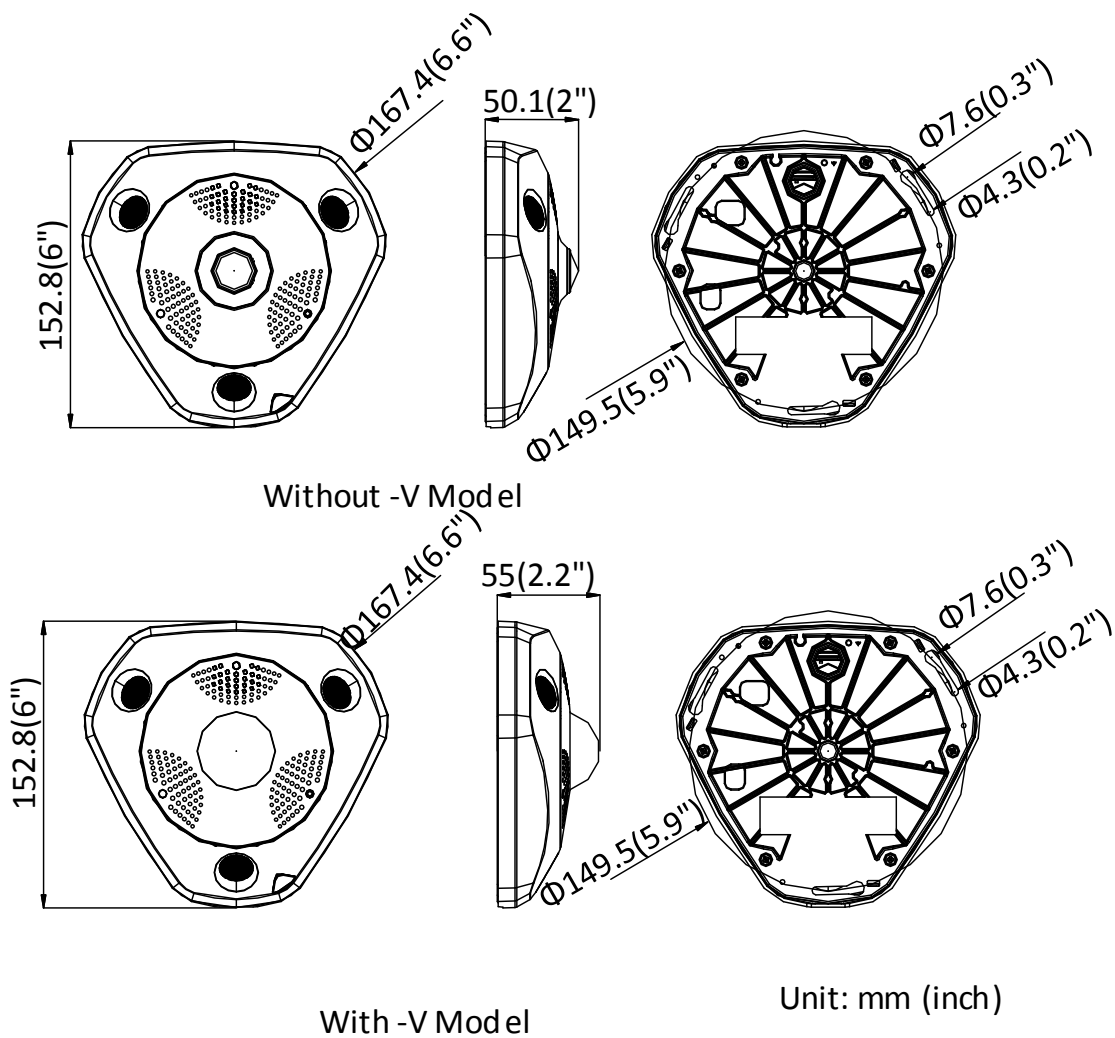

|            |   |
|------------|---|
| Material   | Metal   |
| Dimensions | Without -V model: 167.4 × 152.8 × 50.1 mm (6.6" × 6" × 2")<br>With -V model: 167.4 × 152.8 × 55 mm (6.6" × 6" × 2.2") |
| Weight     | Approx. 1400 g (3.09 lbs)   |

### Dimensions