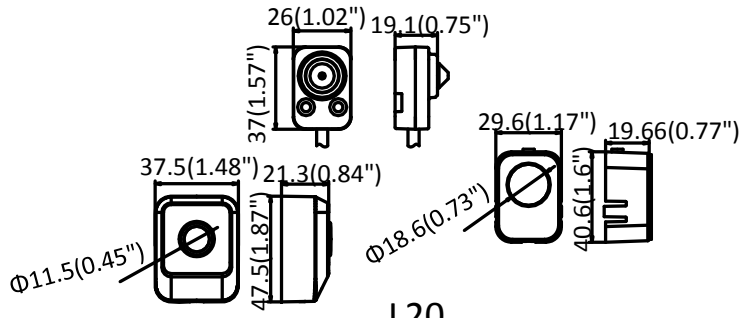

Material	Camera: Plastic Lens: Metal
Dimensions	Camera: 77.5 × 71 × 33.5 mm (3.1" × 2.8" × 1.3") L10: 26 × 51.35 mm (1.02" × 2.02") L20: 37 × 26 × 19.1 mm (1.57" × 1.02" × 0.75") L30: 26 × 51.35 mm (1.02" × 2.02")
Weight	Camera: 87 g (0.19 lbs.) With package: 220 g (0.49 lbs)

L10

L20

L30

*\*Connecting cable is included for each sensor unit*

## Dimension

L10

L20

L30

Distributed by

**HIKVISION®****Headquarters**

No.555 Qianmo Road, Binjiang District,  
Hangzhou 310051, China  
T +86-571-8807-5998  
overseasbusiness@hikvision.com

**Hikvision USA**