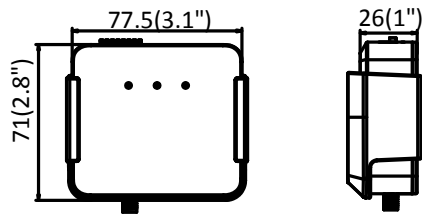

Material	Camera: Plastic Lens: Metal
Dimensions	Camera: 77.5 × 71 × 33.5 mm (3.1" × 2.8" × 1.3") L10: 26 × 51.35 mm (1.02" × 2.02") L20: 37 × 26 × 19.1 mm (1.57" × 1.02" × 0.75") L30: 26 × 51.35 mm (1.02" × 2.02")
Weight	Camera: 87 g (0.19 lbs.) With package: 220 g (0.49 lbs)

## Dimension

L10

L20

L30

Distributed by

**HIKVISION®****Headquarters**

No.555 Qianmo Road, Binjiang District,  
Hangzhou 310051, China  
T +86-571-8807-5998  
overseasbusiness@hikvision.com

**Hikvision USA**