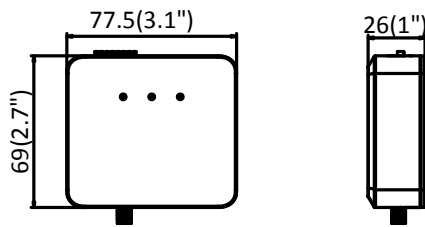

Material	Camera: Plastic Lens: Metal
Dimensions	Camera: 77.5 × 71 × 33.5 mm (3.1" × 2.8" × 1.3") L10: 26 × 51.35 mm (1.02" × 2.02") L20: 37 × 26 × 19.1 mm (1.57" × 1.02" × 0.75") L30: 26 × 51.35 mm (1.02" × 2.02")
Weight	Camera: 87 g (0.19 lbs.) With package: 220 g (0.49 lbs)

## Dimension

L10

L20

L30

Distributed by

**HIKVISION®****Headquarters**

No.555 Qianmo Road, Binjiang District,  
Hangzhou 310051, China  
T +86-571-8807-5998  
overseasbusiness@hikvision.com

**Hikvision USA**