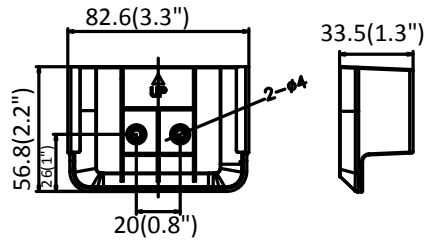

Material	Camera: Plastic Lens: Metal
Dimensions	Camera: 77.5 × 71 × 33.5 mm (3.1" × 2.8" × 1.3") L10: 26 × 51.35 mm (1.02" × 2.02") L20: 37 × 26 × 19.1 mm (1.57" × 1.02" × 0.75") L30: 26 × 51.35 mm (1.02" × 2.02")
Weight	Camera: 87 g (0.19 lbs.) With package: 220 g (0.49 lbs)

## Dimension

L10

L20

L30

Distributed by

**HIKVISION®****Headquarters**

No.555 Qianmo Road, Binjiang District,  
Hangzhou 310051, China  
T +86-571-8807-5998  
overseasbusiness@hikvision.com

**Hikvision USA**