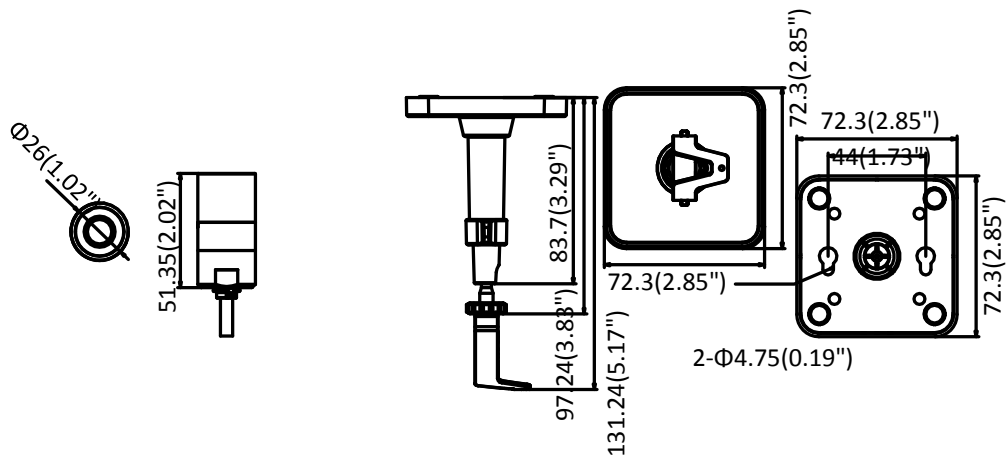

Material	Camera: Plastic Lens: Metal
Dimensions	Camera: 77.5 × 71 × 33.5 mm (3.1" × 2.8" × 1.3") L10: 26 × 51.35 mm (1.02" × 2.02") L20: 37 × 26 × 19.1 mm (1.57" × 1.02" × 0.75") L30: 26 × 51.35 mm (1.02" × 2.02")
Weight	Camera: 87 g (0.19 lbs.) With package: 220 g (0.49 lbs)

L10

L20

L30

*\*Connecting cable is included for each sensor unit*

## Dimension

L10

L20

L30

Distributed by

**HIKVISION®****Headquarters**

No.555 Qianmo Road, Binjiang District,  
Hangzhou 310051, China  
T +86-571-8807-5998  
overseasbusiness@hikvision.com

**Hikvision USA**