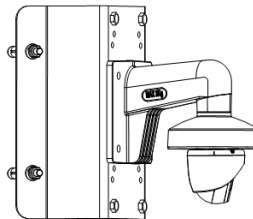

Accessory

Distributed by

DS-1275ZJ-SUS

DS-1272ZJ-110-TRS

DS-1276ZJ-SUS

DS-1280ZJ-XS

HIKVISION®

Headquarters

No.555 Qianmo Road, Binjiang District,
Hangzhou 310051, China
T +86-571-8807-5998
overseasbusiness@hikvision.com

Hikvision USA
T +1-909-895-0400
sales.usa@hikvision.com

Hikvision Australia
T +61-2-8599-4233
salesau@hikvision.com

Hikvision India
T +91-22-28469900
sales@pramahikvision.com

Hikvision Canada
T +1-866-200-6690
sales.canada@hikvision.com

Hikvision Thailand
T +662-275-9949
sales.thailand@hikvision.com

Hikvision Europe
T +31-23-5542770
sales.eu@hikvision.com

Hikvision Italy
T +39-0438-6902
info.it@hikvision.com

Hikvision Brazil
T +55 11 3318-0050
Latam.support@hikvision.com

Hikvision Turkey
T +90 (216)521 7070- 7074
sales.tr@hikvision.com

Hikvision Malaysia
T +601-7652-2413
sales.my@hikvision.com

Hikvision UK & Ireland
T +01628-902140
sales.uk@hikvision.com

Hikvision South Africa
Tel: +27 (10) 0351172
sale.africa@hikvision.com

Hikvision France
T +33(0)1-85-330-450
info.fr@hikvision.com

Hikvision Kazakhstan
T +7-727-9730667
nikia.panfilov@hikvision.ru

Hikvision Vietnam
T +84-974270888
sales.vt@hikvision.com

Hikvision UAE
T +971-4-4432090
salesme@hikvision.com

Hikvision Singapore
T +65-6684-4718
sg@hikvision.com

Hikvision Spain
T +34-91-737-16-55
info.es@hikvision.com

Hikvision Tashkent
T +99-87-1238-9438
uzb@hikvision.ru

Hikvision Hong Kong
T +852-2151-1761
info.hk@hikvision.com

Hikvision Russia
T +7-495-669-67-99
saleru@hikvision.com

Hikvision Korea
T +82-(0)31-731-8817
sales.korea@hikvision.com

Hikvision Poland
T +48-22-460-01-50
info.pl@hikvision.com

Hikvision Indonesia
T +62-21-2933759
Sales.Indonesia@hikvision.com

Hikvision Colombia
sales.colombia@hikvision.com