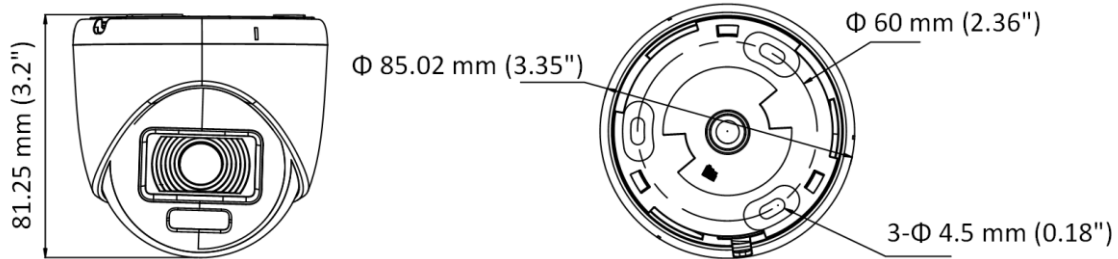

## ▪ Specification

Camera	
Image Sensor	2 MP CMOS
Signal System	PAL/NTSC
Resolution	1920 (H) × 1080 (V)
Frame Rate	TVI: 1080p@25fps/30fps CVI: 1080p@25fps/30fps AHD: 1080p@25fps/30fps CVBS: PAL/NTSC
Min. Illumination	0.0003 Lux @ (F1.0, AGC ON), 0 Lux with white light ON
Shutter Time	PAL: 1/25 s to 1/50,000 s; NTSC: 1/30 s to 1/50,000 s
Slow Shutter	Max. 16 times
Lens	2.8 mm, 3.6 mm, 6 mm Fixed Lens
Field of View	2.8 mm, horizontal FOV: 106°, vertical FOV: 56°, diagonal FOV: 129° 3.6 mm, horizontal FOV: 83°, vertical FOV: 44°, diagonal FOV: 100° 6 mm, horizontal FOV: 54°, vertical FOV: 30°, diagonal FOV: 64°
Lens Mount	M12
Light Alarm	Flashing Light Alarm (White Light), Solid Light Alarm (White Light)
Day & Night	Color
WDR (Wide Dynamic Range)	≥130 dB
Angle Adjustment	Pan: 0° to 360°, Tilt: 0° to 75°, Rotation: 0° to 360°
Menu	
White Light	Auto/Off
Image Mode	STD/HIGH-SAT/HIGHLIGHT
AGC	Yes
Day/Night Mode	Color
White Balance	Auto
AE (Auto Exposure) Mode	WDR, BLC, HLC, Global, HLS
Privacy Mask	4 programmable privacy masks
Motion Detection	4 programmable motion areas
Noise Reduction	3D DNR/2D DNR
Language	English
Function	Brightness, Contrast, Mirror, Sharpness, Anti-Banding, Smart Light
Interface	
Video Output	Switchable TVI/AHD/CVI/CVBS
General	
Operating Conditions	-40°C to 60°C (-40°F to 140°F), Humidity: 90% or less (non-condensing)
Power Supply	12 VDC ± 25%, <i>*You are recommended to use one power adapter to supply the power for one camera.</i>
Consumption	Max. 3.1 W
Material	Plastic
White Light Range	Up to 20 m
Communication	HIKVISION-C
Dimension	Φ 85.02 mm × 81.25 mm (Φ 3.35" × 3.2")
Weight	Approx. 165 g (0.36 lb.)

## Dimension