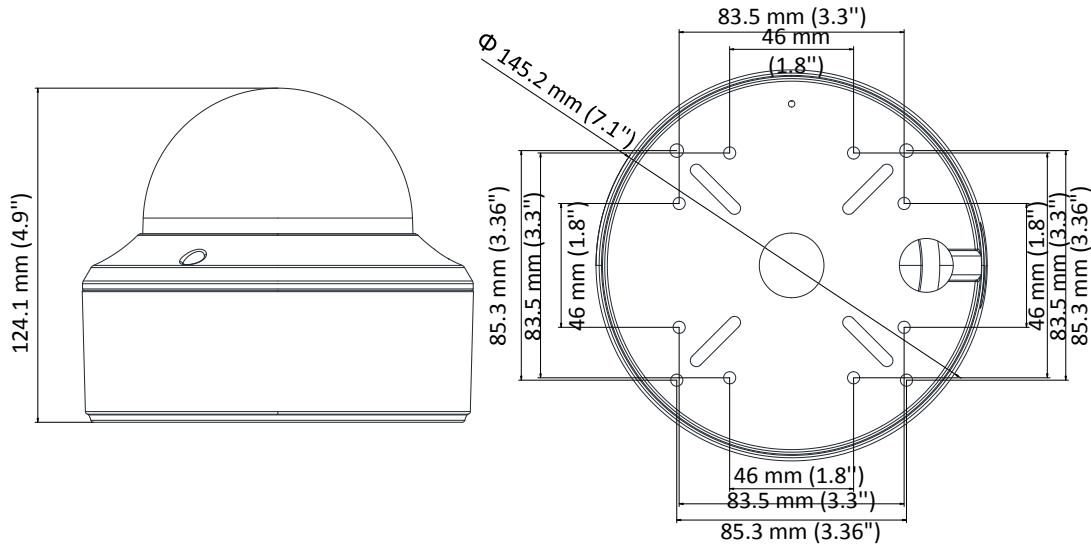

Order Models

DS-2CE56D8T-AVPIT3ZF
DS-2CE56D8T-VPIT3ZF

Dimension