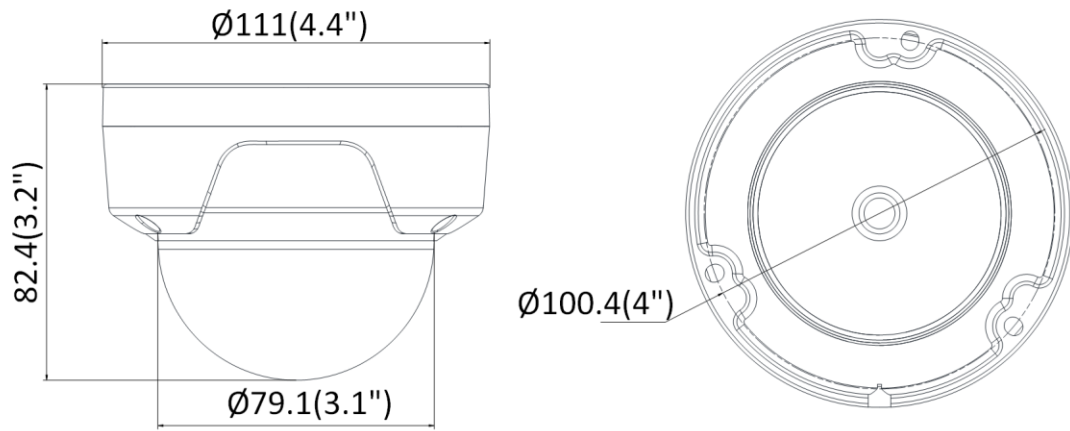

* Listed resolutions are only selectable options. It does not mean that all streams can work at their maximum resolution at the same time.

Available Model

IPC-D141H (2.8/4 mm)

Dimension

Unit: mm(inch)

Accessory