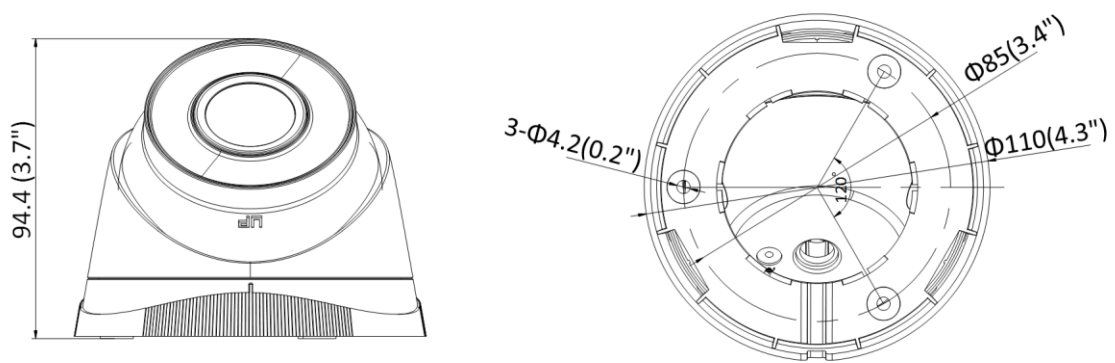

Network	
Protocols	TCP/IP, ICMP, HTTP, HTTPS, FTP, DHCP, DNS, DDNS, RTP, RTSP, NTP, UPnP, SMTP, IGMP, 802.1X, QoS, IPv6, UDP, Bonjour
API	ONVIF (PROFILE S), ISAPI, SDK
Security	Password protection, complicated password, IP address filter, Watermark, HTTPS encryption, basic and digest authentication for HTTP/HTTPS, WSSE and digest authentication for ONVIF, 802.1X authentication (EAP-MD5)
Simultaneous Live View	Up to 6 channels
User/Host	Up to 32 users, 3 levels: administrator, operator and user
Client	HiLookVision PC Client, HiLookVision App
Web Browser	IE8+, Chrome 31.0-44, Firefox30.0-51, Safari8.0+
Interface	
Communication Interface	1 RJ45 10M/100M self-adaptive Ethernet port
General	
General Function	Anti-flicker, heartbeat, mirror, privacy mask
Reset	Reset via web browser and client software
Startup and Operating Conditions	-30 °C to 60 °C (-22 °F to 140 °F), humidity 95% or less (non-condensing)
Storage Conditions	-30 °C to 60 °C (-22 °F to 140 °F), humidity 95% or less (non-condensing)
Power Supply	12 VDC ± 25%, Φ 5.5 mm coaxial power plug, reverse polarity protection; PoE (802.3af, class 3)
Power Consumption and Current	12 VDC, 0.34 A, max. 4 W; PoE (802.3af, 36 V to 57 V), 0.2 A to 0.1 A, max. 5 W
Material	Camera body: metal, bottom base: plastic
Dimensions	Camera: Φ110 mm × 94.4 mm (Φ4.3" × 3.7") With package: 150 × 150 × 141 mm (5.9" × 5.9" × 5.6")
Weight	Camera: approx. 360 g (0.8 lb.) With package: approx. 580 g (1.3 lb.)
Approval	
EMC	47 CFR Part 15, Subpart B; EN 55032: 2015, EN 61000-3-2: 2014, EN 61000-3-3: 2013, EN 50130-4: 2011 +A1: 2014; AS/NZS CISPR 32: 2015; ICES-003: Issue 6, 2016; KN 32: 2015, KN 35: 2015
Safety	UL 60950-1, IEC 60950-1:2005 + Am 1:2009 + Am 2:2013, EN 60950-1:2005 + Am 1:2009 + Am 2:2013, IS 13252(Part 1):2010+A1:2013+A2:2015, IEC/EN 60950-1
Chemistry	2011/65/EU, 2012/19/EU, Regulation (EC) No 1907/2006
Protection	Ingress protection: IP67 (IEC 60529-2013)

## Available Model

IPC-T241H (2.8/4 mm)

## Dimension

Unit: mm (inch)