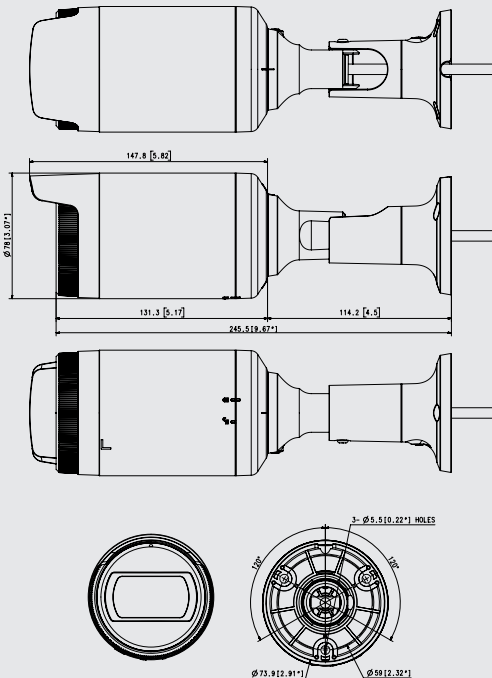

Key Features

- 2 megapixel (1920 x 1080) resolution
- Built-in 6mm fixed lens
- 30fps@ all resolutions (H.264)
- H.264, MJPEG codec supported, Multiple streaming
- Day & Night (ICR), WDR (120dB)
- Tampering, Motion detection
- Micro SD/SDHC memory slot (Max. 32GB), PoE
- Hallway view, WiseStream II support
- IR viewable length 30m
- IP66 support
- Genetec Stratocast compatible

Dimensions

Unit:mm(inch)

LNO-6032R

DORI

| | |
|---------------------------|-----------------|
| Detect (25PPM/ 8PPF) | 77.4m(253.77ft) |
| Observe (63PPM/ 19PPF) | 30.9m(101.51ft) |
| Recognize (125PPM/ 38PPF) | 15.5m(50.75ft) |
| Identify (250PPM/ 76PPF) | 7.7m(25.38ft) |