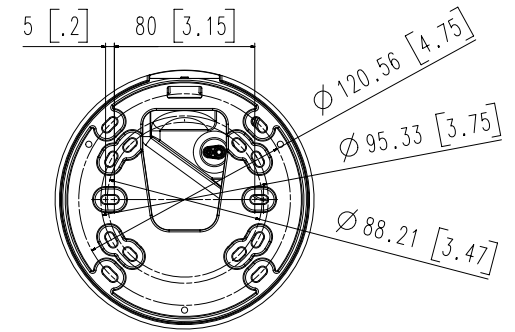

Mechanical

Color / Material	Dark gray / Aluminum, Hard-coated window
Product Dimensions / Weight	Ø91.0x368.6mm (3.58" x 14.51") (Without sunshield), Weight : 2.48Kg (5.47lb)

DORI (EN62676-4 standard)

Detect (25PPM/ 8PPF)	Wide: 62.9m(206.34ft) / Tele: 183m(600.33ft)
Observe (63PPM/ 19PPF)	Wide: 25.1m(82.34ft) / Tele: 73.3m(240.46ft)
Recognize (125PPM/ 38PPF)	Wide: 12.6m(41.33ft) / Tele: 36.6m(120.07ft)
Identify (250PPM/ 76PPF)	Wide: 6.3m(20.67ft) / Tele: 18.3m(60.03ft)

3	PNO-A6081R	'21.04.26
2	XNO-9082R/8082R	'20.05.21
1	PNO-A9081R/A8081R	'19.10.14
No.	MODEL NAME	DATE
Unit:mm[inch]		SCALE:1/1
Hanwha Techwin		

-1/6-0113-

A0

© Hanwha Techwin Co.,Ltd. All rights reserved.