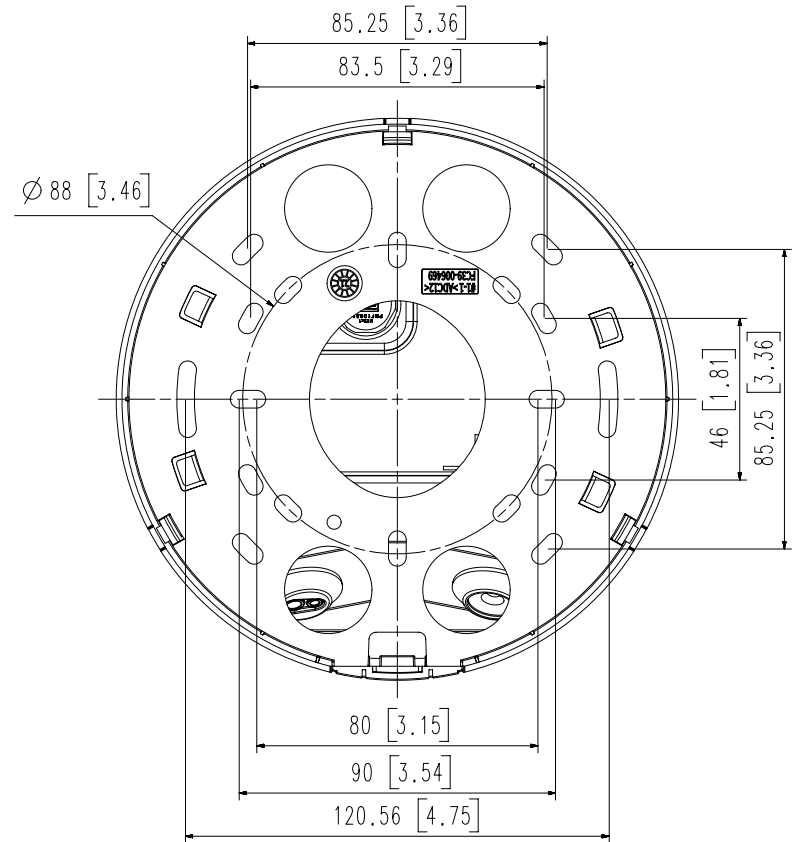

Mechanical	
-------------------	--

Color / Material	White / Aluminum + PC Hard-coated dome bubble
RAL Code	RAL9003
Product Dimensions / Weight	Ø160x118mm(Ø6.30x4.65"), 1350g(2.98 lb)
Compatible Conduit hole / Gangbox	1/2" (M20) single, double, 4" octagon, 4" square

DORI (EN62676-4 standard)	
----------------------------------	--

Detect (25PPM/ 8PPF)	Wide: 44.8m(147.02ft) / Tele: 151.3m(496.29ft)
Observe (63PPM/ 19PPF)	Wide: 17.9m(58.81ft) / Tele: 60.5m(198.52ft)
Recognize (125PPM/ 38PPF)	Wide: 9.0m(29.4ft) / Tele: 30.3m(99.26ft)
Identify (250PPM/ 76PPF)	Wide: 4.5m(14.7ft) / Tele: 15.1m(49.63ft)

4	XND-C6083RV	'21.01.05
3	XND-C7083RV	'21.01.05
2	XND-C8083RV	'21.01.05
1	XND-C9083RV	'21.01.05
No.	MODEL NAME	DATE

Unit:mm[inch] SCALE:1/1 Hanwha Techwin

© Hanwha Techwin Co.,Ltd. All rights reserved.

A2