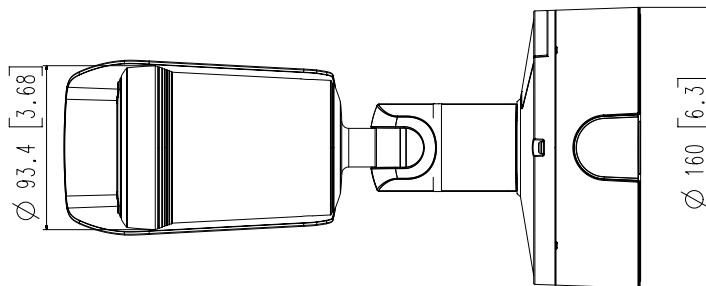

3	-	
2	-	
1	XNO-9083R / 8083R / 6083R	'21.07.12
No.	MODEL NAME	DATE
Unit:mm[inch]		SCALE:1/1
© Hanwha Techwin