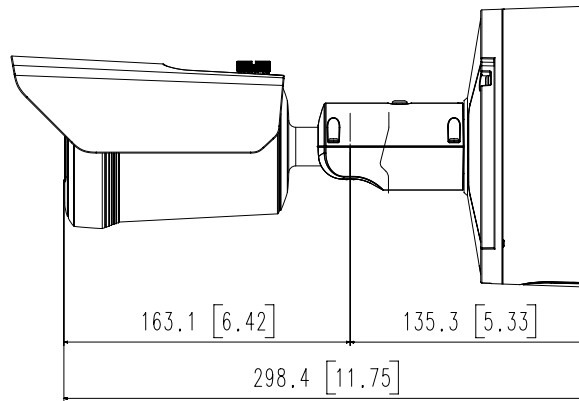

3	-	
2	-	
1	XNO-9083R / 8083R / 6083R	'21.07.12
No.	MODEL NAME	DATE
Unit:mm[inch]		SCALE:1/1
© Hanwha Techwin