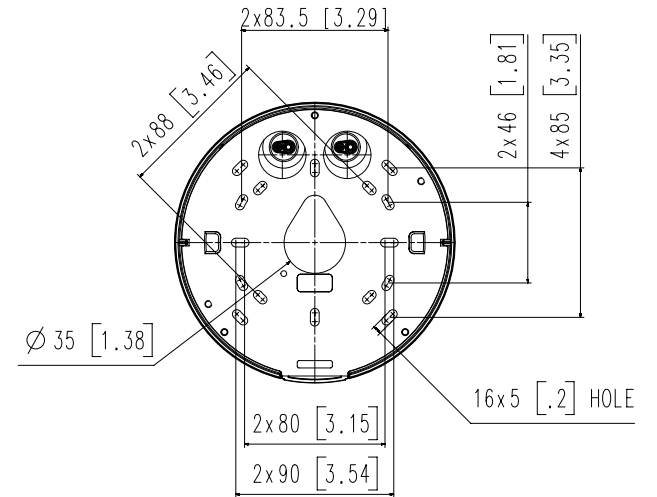

Mechanical

Color / Material	White / Aluminum Hard-coated window
RAL Code	RAL9003
Product Dimensions / Weight	Ø93.4x298.4mm(Ø3.68"x11.75"), 2200g(4.85 lb)
Compatible Conduit hole / Gangbox	3/4" (M25) single, double, 4" octagon, 4" square

DORI (EN62676-4 standard)

Detect (25PPM/ 8PPF)	Wide: 51.7m(169.64ft) / Tele: 174.5m(572.64ft)
Observe (63PPM/ 19PPF)	Wide: 20.7m(67.85ft) / Tele: 69.8m(229.06ft)
Recognize (125PPM/ 38PPF)	Wide: 10.3m(33.93ft) / Tele: 34.9m(114.53ft)
Identify (250PPM/ 76PPF)	Wide: 5.2m(16.96ft) / Tele: 17.5m(57.26ft)

3	-	
2	-	
1	XNO-9083R / 8083R / 6083R	'21.07.12
No.	MODEL NAME	DATE
Unit:mm[inch]		SCALE:1/1
© Hanwha Techwin		