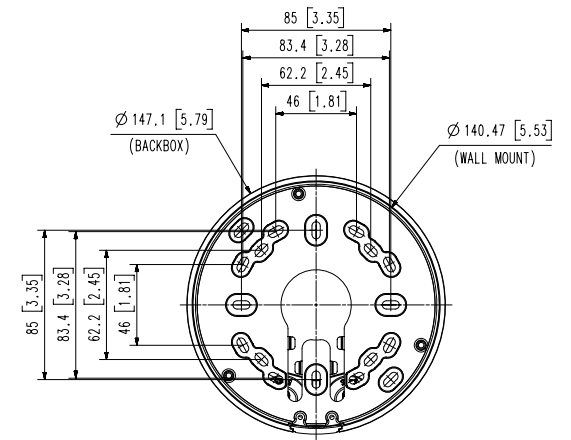

Mechanical

Color / Material	White / Aluminum + PC Hard-coated window
RAL Code	RAL9003
Product Dimensions / Weight	Ø93.4x276.6mm(Ø3.68x10.89"), 1640g(3.62 lb)
Compatible Conduit hole / Gangbox	SBO-147BA(Sold seperately) single, double, 4" octagon, 4" square

DORI (EN62676-4 standard)

Detect (25PPM/ 8PPF)	Wide: 44.8m(147.02ft) / Tele: 151.3m(496.29ft)
Observe (63PPM/ 19PPF)	Wide: 17.9m(58.81ft) / Tele: 60.5m(198.52ft)
Recognize (125PPM/ 38PPF)	Wide: 9.0m(29.4ft) / Tele: 30.3m(99.26ft)
Identify (250PPM/ 76PPF)	Wide: 4.5m(14.7ft) / Tele: 15.1m(49.63ft)

4	XNO-C6083R	'21.09.24
3	XNO-C7083R	'21.09.24
2	XNO-C8083R	'21.09.24
1	XNO-C9083R	'21.09.24
No.	MODEL NAME	DATE

Unit:mm[inch] SCALE:1/2 © Hanwha Techwin