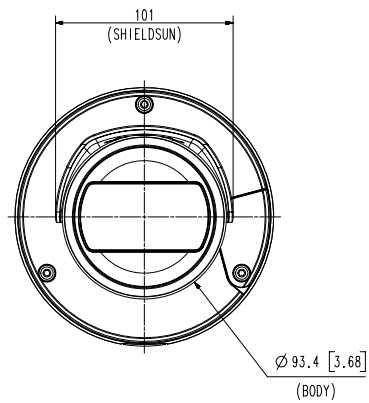

Mechanical

Color / Material	White / Aluminum + PC Hard-coated window
RAL Code	RAL9003
Product Dimensions / Weight	Ø93.4x276.6mm(Ø3.68x10.89"), 1640g(3.62 lb)
Compatible Conduit hole / Gangbox	SBO-147BA(Sold seperately) single, double, 4" octagon, 4" square

4	XNO-C6083R	'21.09.24
3	XNO-C7083R	'21.09.24
2	XNO-C8083R	'21.09.24
1	XNO-C9083R	'21.09.24
No.	MODEL NAME	DATE

Unit:mm[inch] SCALE:1/2 © Hanwha Techwin