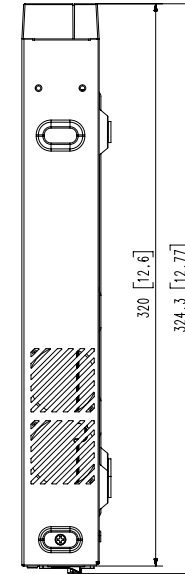

3		
2		
1	XRN-820S	'20.11.06
No.	MODEL NAME	DATE
Unit:mm[inch]		SCALE:1/2
Hanwha Techwin		

A2

© Hanwha Techwin Co.,Ltd. All rights reserved.