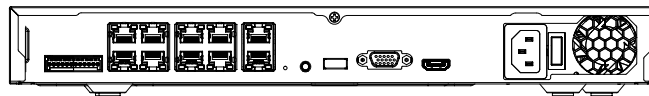

3		
2		
1	XRN-820S	'20.11.06
No.	MODEL NAME	DATE
Unit:mm[inch]		SCALE:1/2
Hanwha Techwin		

A2

© Hanwha Techwin Co.,Ltd. All rights reserved.