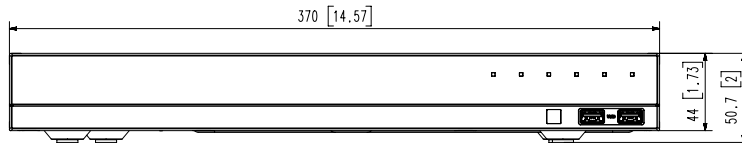

3		
2		
1	XRN-820S	'20.11.06
No.	MODEL NAME	DATE
Unit:mm[inch]		SCALE:1/2
Hanwha Techwin		

A2

© Hanwha Techwin Co.,Ltd. All rights reserved.