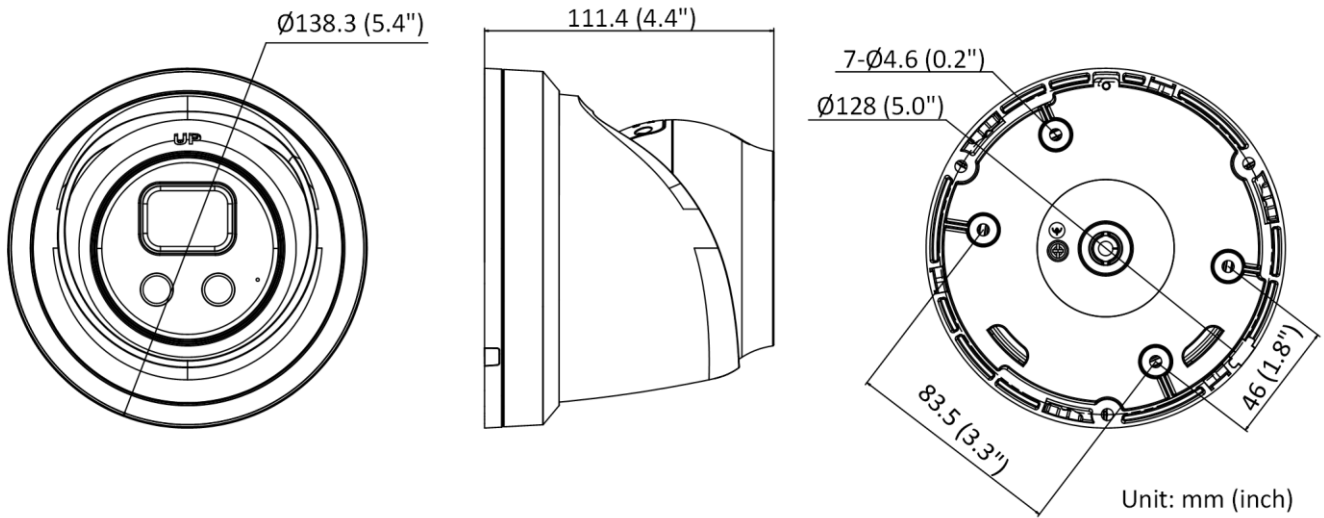

▪ **Dimension**

▪ **Accessory**

▪ **Optional**

DS-1276ZJ-SUS Corner Mount	DS-1275ZJ-SUS Vertical Pole Mount	DS-1271ZJ-140 Pendant Mount	DS-1280ZJ-DM21 Junction Box	DS-1276ZJ-SUS (Black) Vertical Pole Mount
DS-1275ZJ-SUS (Black) Vertical Pole Mount	DS-1273ZJ-140B Wall Mount	DS-1273ZJ-140 Wall Mount	DS-1273ZJ-140 (Black) Wall Mount