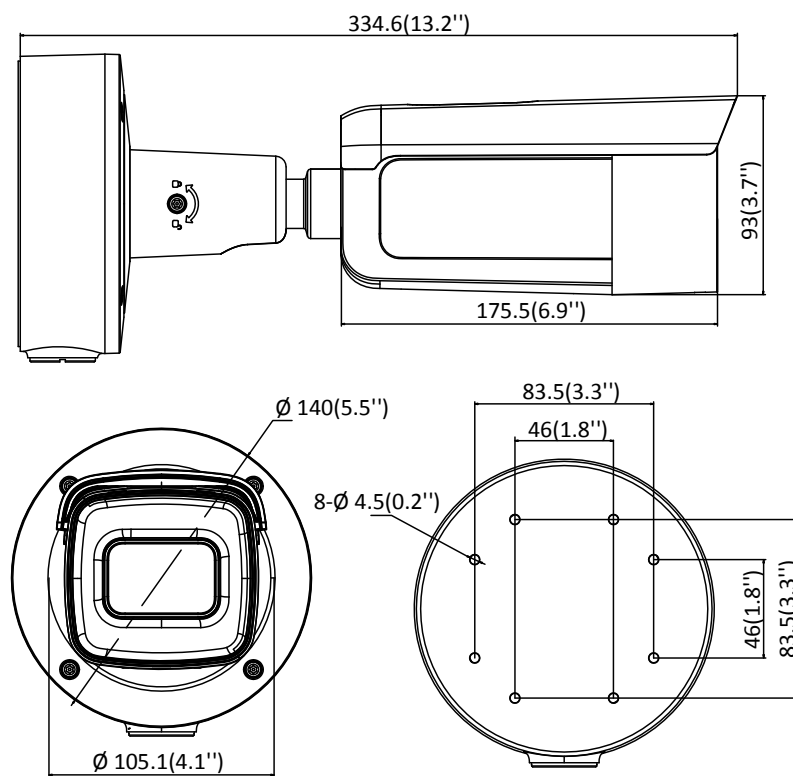

Protection Level	IP67, IK10
Accessory	The junction box is included in the package
Material	Front cover: metal, back cover: metal
Dimensions	Camera: $\Phi 140 \times 334.6$ mm ($\Phi 5.5'' \times 13.2''$)
Weight	Camera: 1300 g (2.9 lb.) With package: 2000 g (4.4 lb.)

Available Model:

DS-2CD3625G1-IZ (2.7 to 13.5 mm), DS-2CD3625G1-IZS (2.7 to 13.5 mm)

Dimensions

Unit: mm (inch)