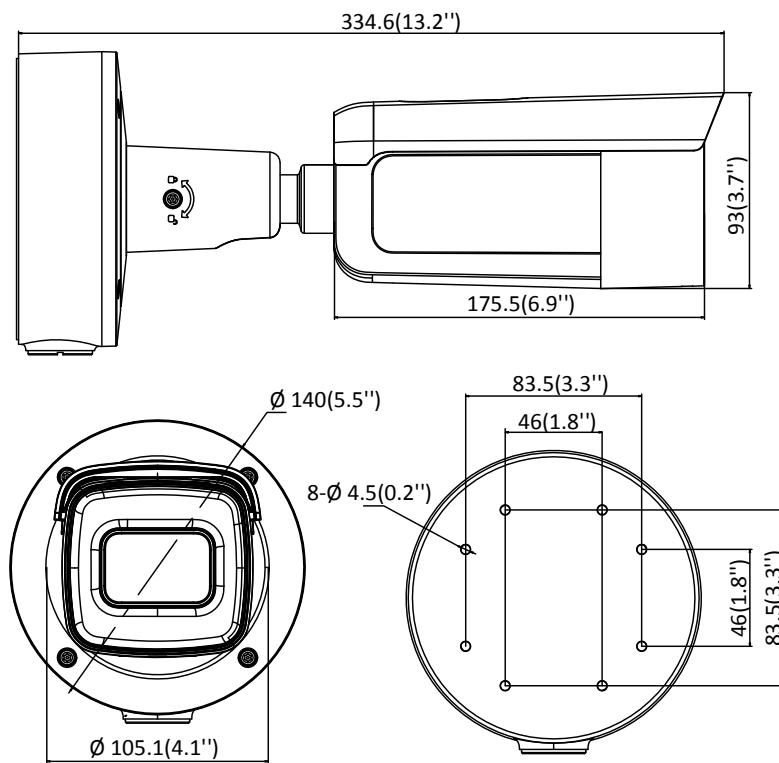

Power Consumption and Current	12 VDC, 1.2A, max. 14.5W PoE: (802.3at, 42.5V to 57V), 0.5A to 0.3A, max. 18W
Protection Level	IP67, IK10
Accessory	The junction box is included in the package
Material	Front cover: metal, back cover: metal
Dimensions	Camera: $\Phi 140 \times 334.6$ mm ($\Phi 5.5'' \times 13.2''$)
Weight	Camera: 1300 g (2.9 lb.) With package: 2000 g (4.4 lb.)

Available Model:

DS-2CD3685G1-IZ (2.7 to 13.5 mm), DS-2CD3685G1-IZS (2.7 to 13.5 mm)

Dimensions

Unit: mm(inch)