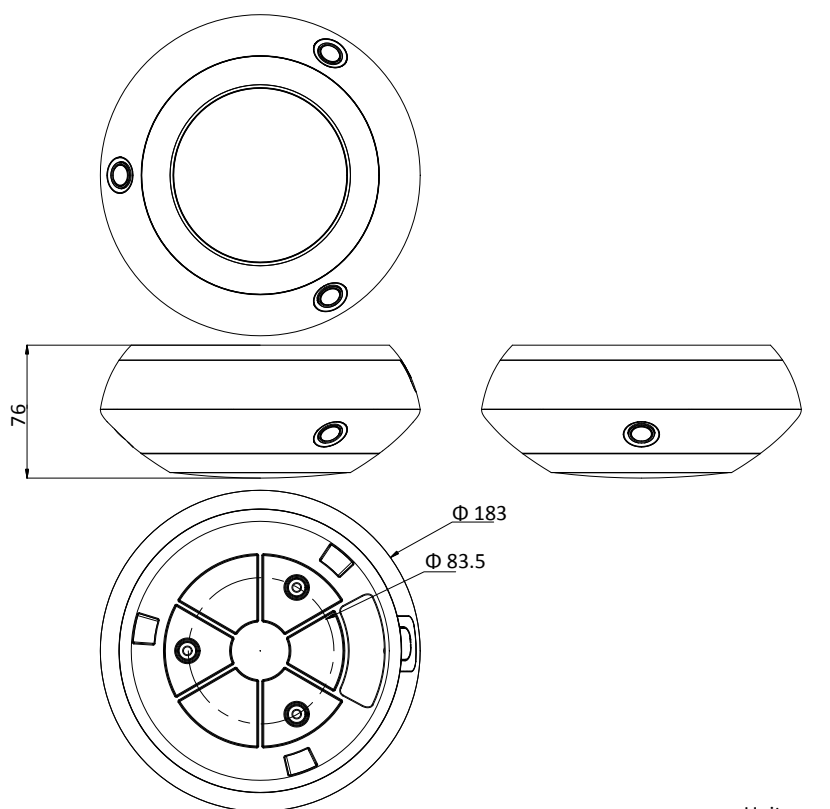

Security Measures	User authentication (ID and PW), Host authentication (MAC address); HTTPS encryption; IEEE 802.1x port-based network access control; IP address filtering
Client	iVMS-4200, iVMS-4500, iVMS-5200, Hik-Connect
Web Browser	IE8 to 11, Chrome 31.0 to 44, Firefox 30.0 to 51
Interface	
Network Interface	1 RJ45 10 M/100 M Ethernet
Audio Interface	1-ch audio input and 1-ch audio output
General	
Power	12 VDC, 2.0 A & PoE (802.3 at), 42.5 to 57 VDC, 0.6 A, Class4 Max.20 W (Max. 6 W for IR)
Working Temperature	-10°C to 50°C (14°F to 122°F)
Working Humidity	≤ 90%
Protection Level	TVS 2000V Lightning Protection, Surge Protection and Voltage Transient Protection
Material	PC & Aluminum alloy
Dimensions	Φ 183 mm × 76 mm (Φ 7.20" × 2.99")
Weight	Approx. 0.68 kg (1.50 lb)

Available Model

DS-2PT3306IZ-DE3(2mm), 12 VDC & PoE (802.3 at, class 4)

Dimensions