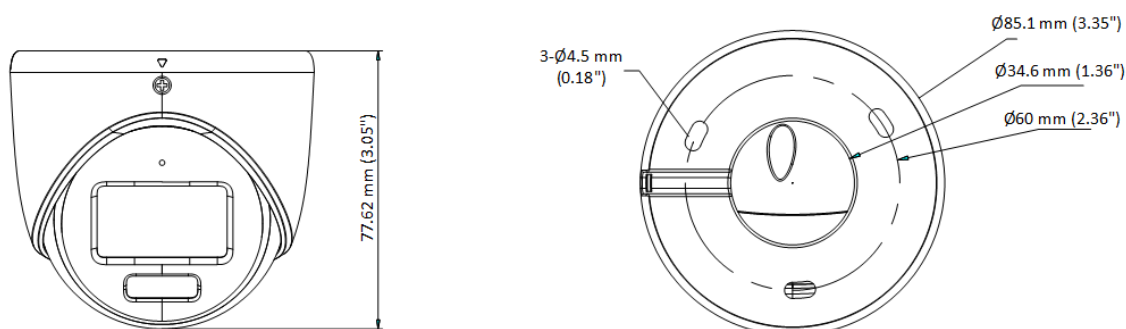

▪ Dimension