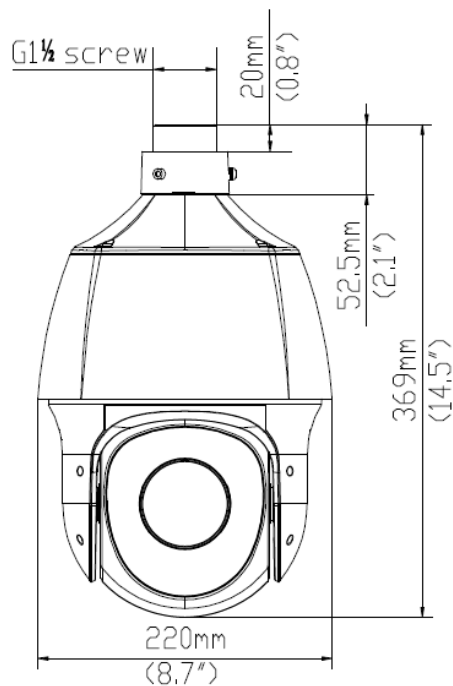

Serial Port	1 RS485	
Network	1 RJ45 10M/100M Base-TX Ethernet	
Video Output	BNC	
Certifications		
Certifications	CE: EN 60950-1 UL: UL60950-1 FCC: FCC Part 15	
General		
Power	DC 12V±10%	DC 12V±10%, PoE (PSE Required)
	Power consumption:Max 22W	
Dimensions (∅ x H)	∅220 x 369mm (∅8.7" x 14.5")	
Net Weight	3.4kg (7.5lb)	
Material	Body: metal + plastic Front cover: plastic	
Working Environment	-40°C ~ 65°C (-40°F ~ 149°F), Humidity: ≤95% RH (non-condensing)	
Storage Environment	-40°C ~ 70°C (-40°F ~ 158°F), Humidity: ≤95% RH (non-condensing)	
Ingress Resistant	IP66	
Surge protection	6KV	

Dimensions