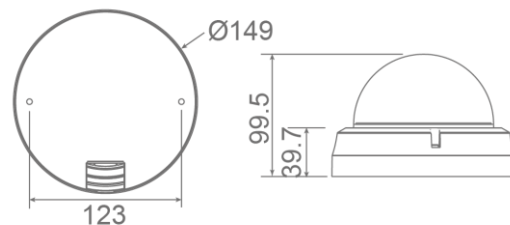

■ Key Features

- Progressive Scan CMOS Sensor
- Dual Streaming- Full HD 1080P Real Time + D1 Real Time
- Quad Streams Compression- H.264 Baseline / Main / High Profile + MJPEG
- Multi-language Support
- Tampering Alarm
- Remote Zoom & Focus (Motorized Lens)*
- Wide Dynamic Range
- Motion Detection
- Privacy Masks
- Smart Picture Quality / 3D Noise Reduction
- Vertical View Mode (Image rotation by 90 degrees)
- Smart IR Mode
- Network Failure Detection
- Day/Night (ICR)
- IR LED Module (working distance up to 25 m)*
- microSD Support
- BNC analog output
- Weatherproof (IP66 International)
- High Power PoE (PoE+)
- ONVIF Support