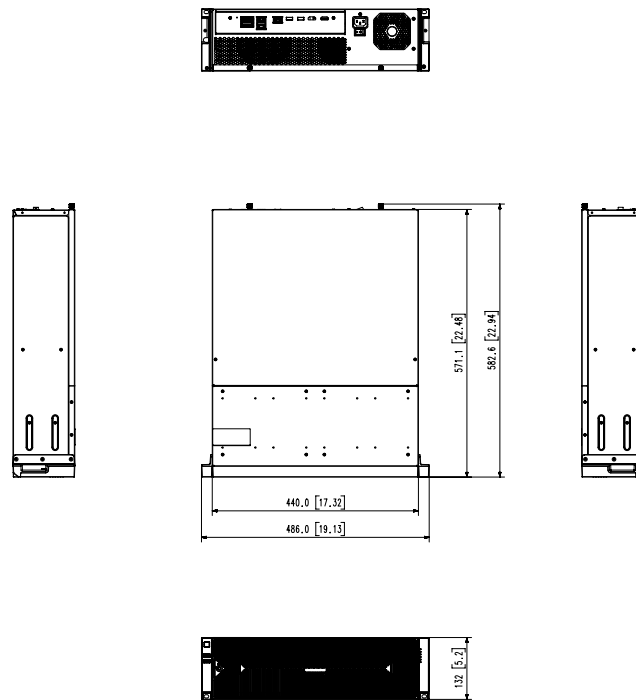

PRN-6400B4

64CH AI NVR

CAD

Unit: mm [inch]

Appearance Drawing
PRN-6410B4, PRN-3210B4, PRN-6400B4, PRN-3200B4
XRN-6410B4, XRN-3210B4
Unit : mm[inches]