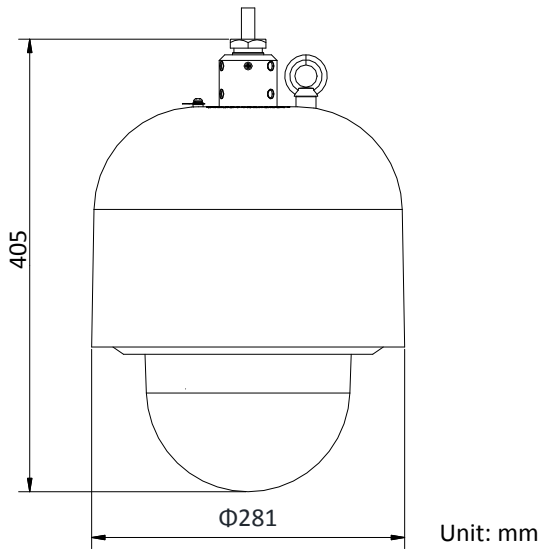

Available Model

DS-2DF6223-CX (W316L)

*You are recommended to purchase memory card together with the product if needed. After ordering, the memory card will be installed to product during manufacturing.

Dimensions

Accessory Included

DS-1692ZJ-X-AC(OS)

Wall mount

Optional

DS-1677ZJ-XS-1.0 (C2)

Flexible conduit

DS-2780ZJ-X/316L(OS)

Explosion-proof terminal box