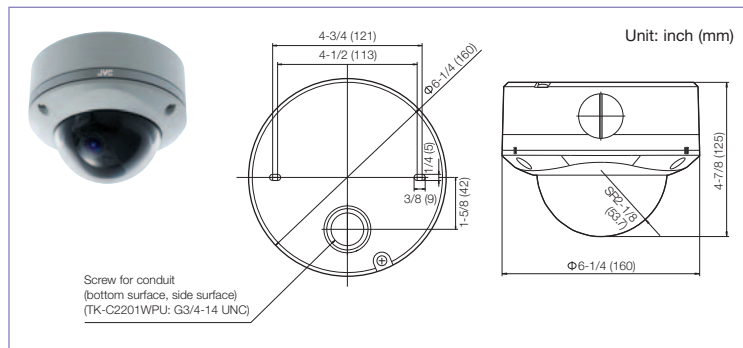

Dimensions

Note: Screen images are explanatory purpose and not actual images attained using this product. All brand or product names may be trademarks and/or registered trademarks of their respective owners. Copyright © 2011, Victor Company of Japan, Limited. All Rights Reserved.

JVC®